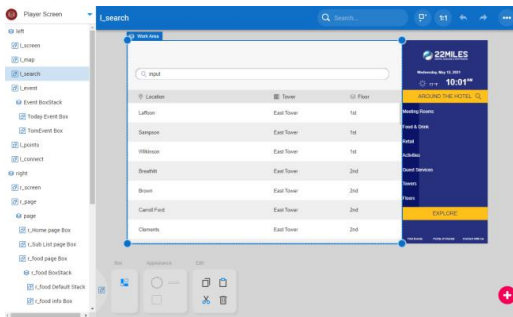

Digital Sign Ready (DSR) Introduction

DSR by 22 Miles Inc. are ready-built, ready to bundle with hardware and ready to deploy digital and interactive signage. Unlike other entry-level digital signage solutions, 22 Miles' DSR include White Glove project services with CMS training and software installation/deployment assistance.

WayTouch Ready Software/Service Bundles Include:

1 SaaS software license to be installed on certified hardware and operating systems; includes tech support and cloud hosting

2 Web-based CMS with Quick Edit and Pro Edit ready templates; choose your template, re-brand and edit content, then drag and drop to customize

WayTouch Ready

- Touchscreen, 1080P or 4K
- Industry-leading 3D Wayfinding technology
- End users can select from a variety of Quick Edit Ready interactive directory templates
- Base Content/Data Service Bundle includes up to 2 floor maps and 100 waypoints and additional maps / waypoints can be added
- Includes FREE Secure Mobile Control App
- Compatible Hardware / OS: Win 10/8th Gen i5/8GB RAM; BrightSign XT; Select Android