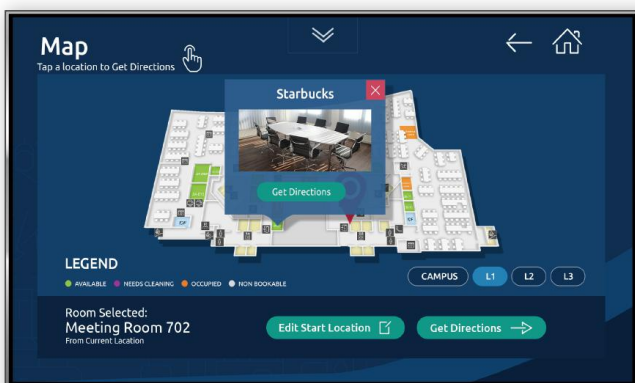

WayTouch Ready

- Touchscreen, 1080P or 4K
- Industry-leading 3D Wayfinding technology
- End users can select from a variety of Quick Edit Ready interactive directory templates
- Base Content/Data Service Bundle includes up to 2 floor maps and 100 waypoints and additional maps / waypoints can be added
- Includes FREE Secure Mobile Control App
- Compatible Hardware / OS: Win 10/8th Gen i5/8GB RAM; BrightSign XT; Select Android

Product Part

WTR-WG2103

Wayfinding Ready

1-Year WayTouch SaaS license, Web CMS, Template/Widget Library, basic tech support and cloud hosting; White glove Deployment Services included with 1-on-1 training; Includes Secure Mobile Control (SMC/Touchless Touch) app; Creative service required per project as below;

SVC-WTR-TCAH10

22MILES Content / Data Service Add-on

Template-based data assistance: template selection, data input, logo and branding for WayTouch Ready, QA and basic training, up to 10 hour services (No graphic design services included; Not eligible for premium creative services or advance training) ; Map creation services: 2D or 3D map for 1 building, 2 floor map design, wayfinding route setup up to 100 rooms and/or destinations.